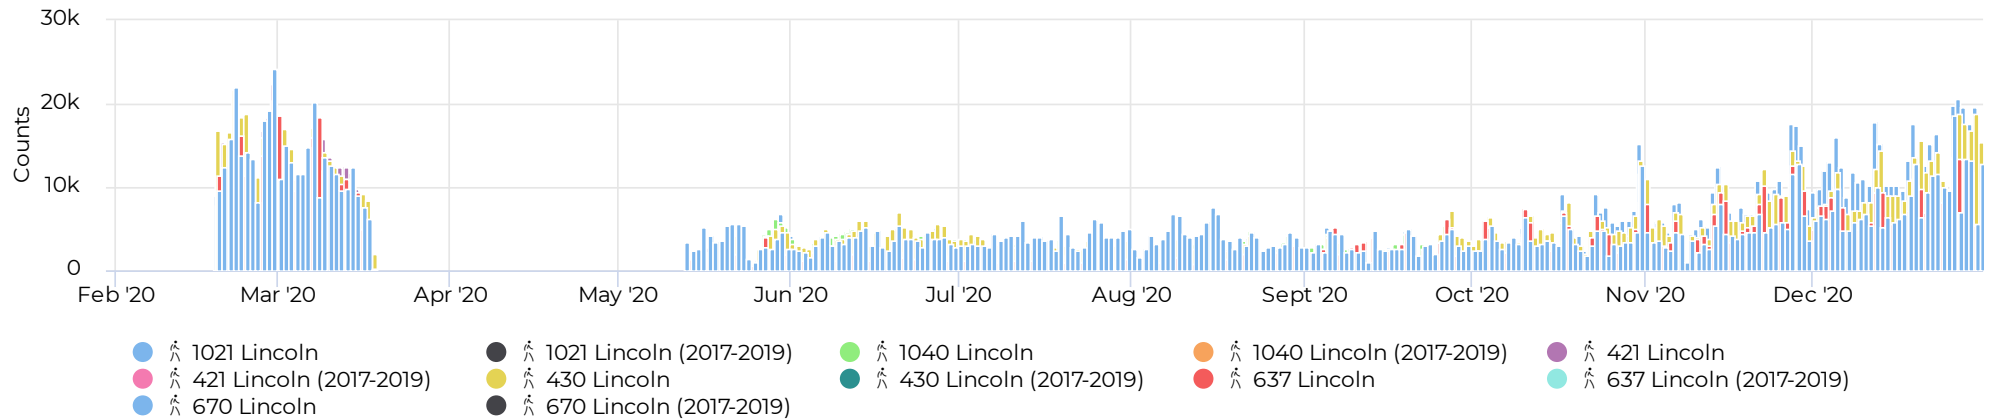

35,944

Current Year - Peak Day

📅 01/01/2021 → 12/01/2021

Peak Day

Sunday
Oct 31, 2021

98,256

Daily Avg. - Weekday

📅 12/02/2020 → 12/01/2021

Daily Average

34,150

Daily Avg. - Weekend

📅 01/01/2021 → 12/01/2021

Daily Average

44,046

Key Figures Map

📅 Whole Period

All Counters

December 2, 2020 → December 1, 2021

Weekly Profile - All Counters

Daily Profile - All Counters

Distribution - Current Year

All Counters

December 2, 2020 → December 1, 2021

All Time - Totals

📅 12/02/2020 → 12/01/2021

All Time - Totals

📅 01/01/2020 → 12/31/2020

All Counters

December 2, 2020 → December 1, 2021

Hourly Profile

All Time - Totals

12/02/2020 → 12/01/2021