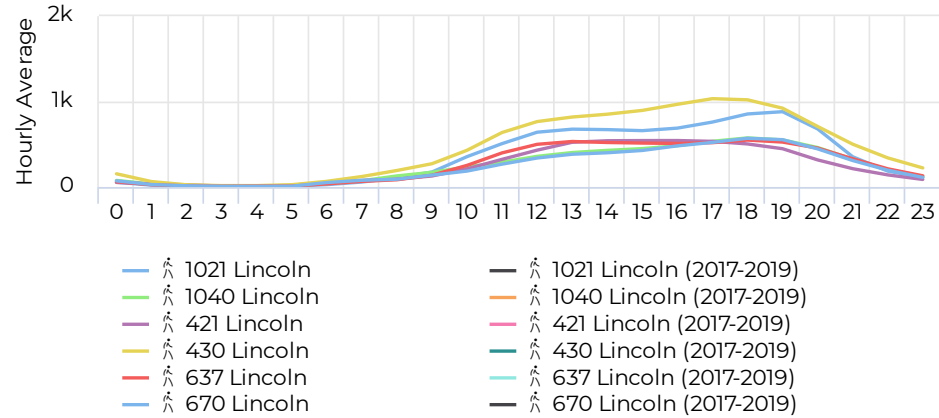

All Counters

December 2, 2020 → December 1, 2021

Weekly Profile - All Counters

Daily Profile - All Counters

Distribution - Current Year

All Counters

December 2, 2020 → December 1, 2021

All Time - Totals

📅 12/02/2020 → 12/01/2021

All Time - Totals

📅 01/01/2020 → 12/31/2020

All Counters

December 2, 2020 → December 1, 2021

Hourly Profile

All Time - Totals

12/02/2020 → 12/01/2021