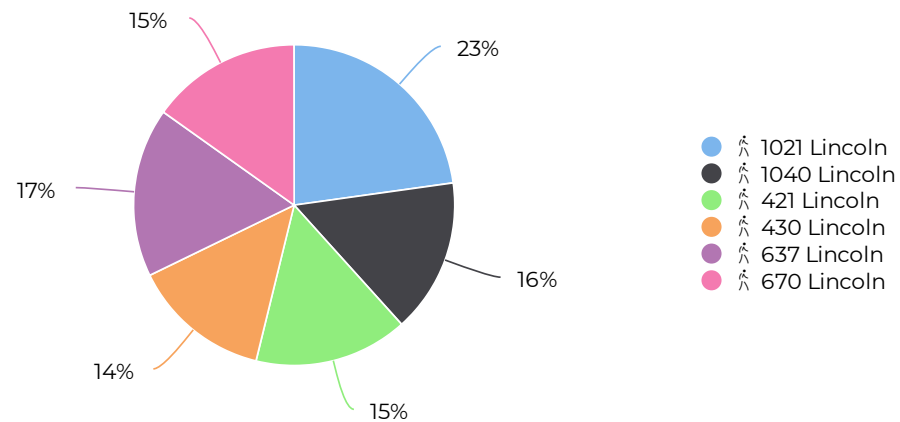

All Counters

December 2, 2020 → December 1, 2021

Weekly Profile - All Counters

Daily Profile - All Counters

Distribution - Current Year

All Counters

December 2, 2020 → December 1, 2021

All Time - Totals

📅 12/02/2020 → 12/01/2021

All Time - Totals

📅 01/01/2020 → 12/31/2020

All Counters

December 2, 2020 → December 1, 2021

Hourly Profile

All Time - Totals

12/02/2020 → 12/01/2021