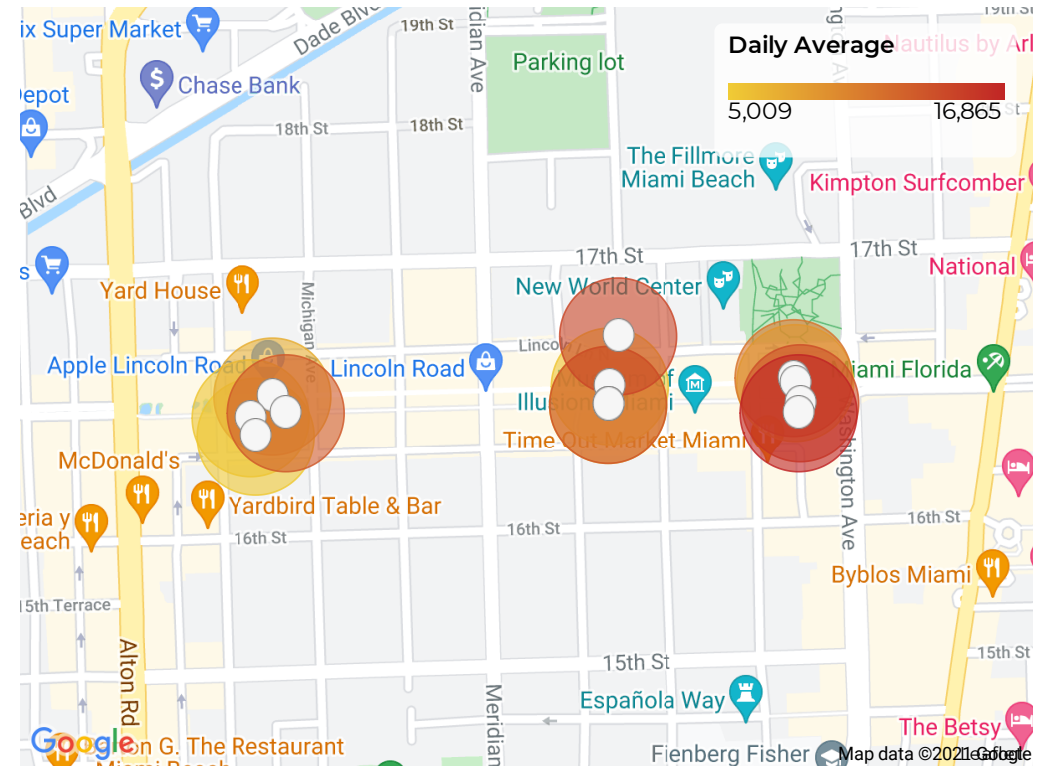

Daily Average

34,150

Daily Avg. - Weekend

📅 01/01/2021 → 12/01/2021

Daily Average

44,046

Key Figures Map

📅 Whole Period

All Counters

December 2, 2020 → December 1, 2021

Weekly Profile - All Counters

Daily Profile - All Counters

Distribution - Current Year

All Counters

December 2, 2020 → December 1, 2021

All Time - Totals