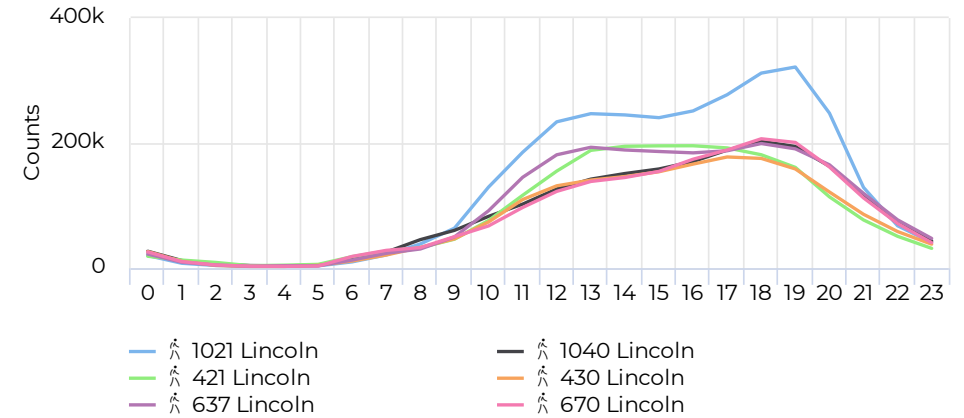

35,944

Current Year - Peak Day

📅 01/01/2021 → 12/01/2021

Peak Day

Sunday
Oct 31, 2021

98,256

Daily Avg. - Weekday

📅 12/02/2020 → 12/01/2021

Daily Average

34,150

Daily Avg. - Weekend

📅 01/01/2021 → 12/01/2021

Daily Average

44,046

Key Figures Map

📅 Whole Period

All Counters

December 2, 2020 → December 1, 2021

Weekly Profile - All Counters

Daily Profile - All Counters

Distribution - Current Year

All Counters

December 2, 2020 → December 1, 2021

All Time - Totals

📅 12/02/2020 → 12/01/2021

All Time - Totals

📅 01/01/2020 → 12/31/2020

All Counters

December 2, 2020 → December 1, 2021

Hourly Profile

All Time - Totals

12/02/2020 → 12/01/2021