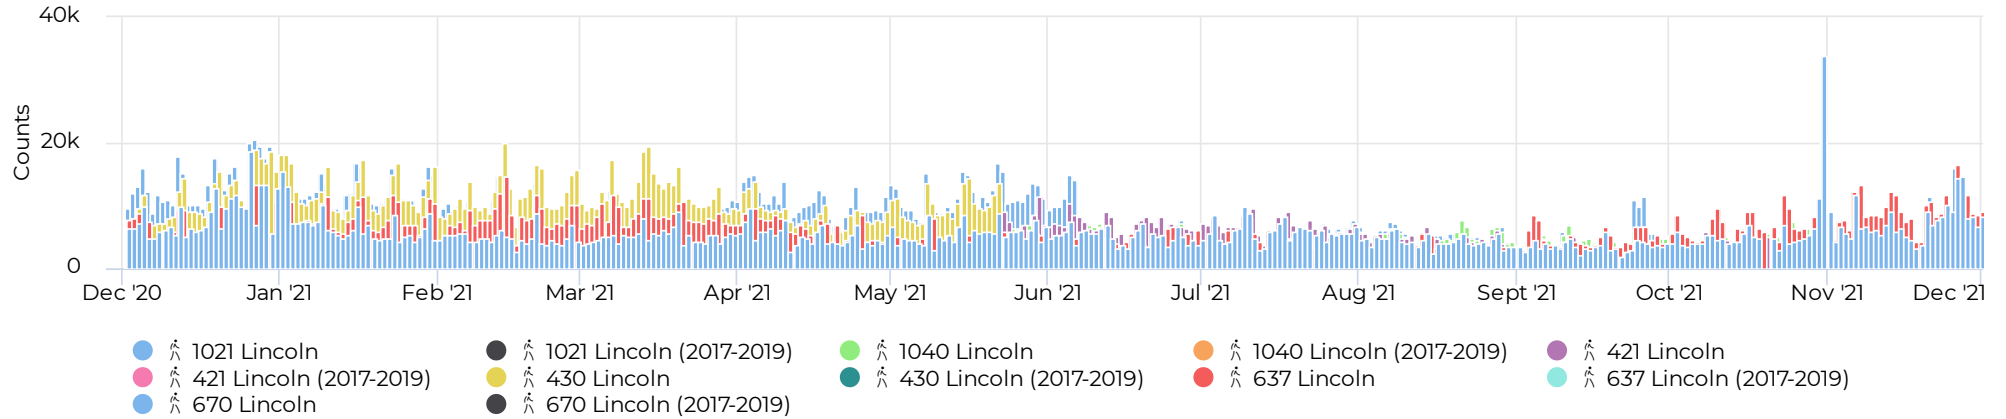

35,944

Current Year - Peak Day

📅 01/01/2021 → 12/01/2021

Peak Day

Sunday
Oct 31, 2021

98,256

Daily Avg. - Weekday

📅 12/02/2020 → 12/01/2021

Daily Average

34,150

Daily Avg. - Weekend

📅 01/01/2021 → 12/01/2021

Daily Average

44,046

Key Figures Map

📅 Whole Period

All Counters

December 2, 2020 → December 1, 2021

Weekly Profile - All Counters

Daily Profile - All Counters

Distribution - Current Year

All Counters

December 2, 2020 → December 1, 2021

All Time - Totals

📅 12/02/2020 → 12/01/2021

All Time - Totals

📅 01/01/2020 → 12/31/2020

All Counters

December 2, 2020 → December 1, 2021

Hourly Profile

All Time - Totals

12/02/2020 → 12/01/2021