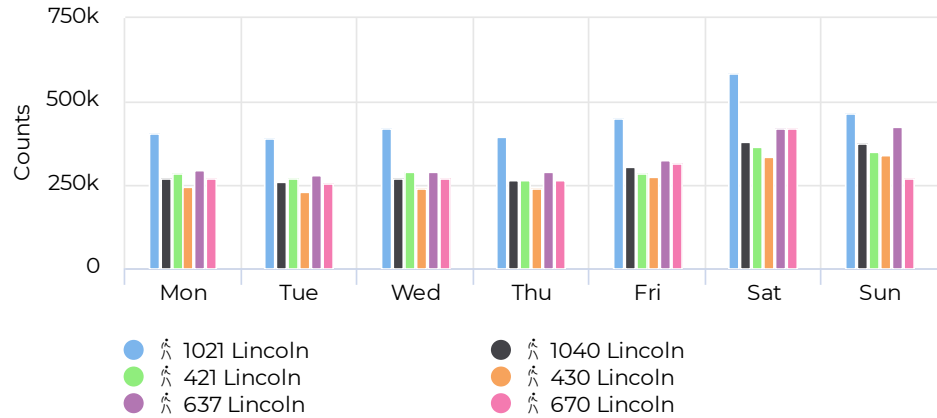

35,944

Current Year - Peak Day

📅 01/01/2021 → 12/01/2021

Peak Day

Sunday
Oct 31, 2021

98,256

Daily Avg. - Weekday

📅 12/02/2020 → 12/01/2021

Daily Average

34,150

Daily Avg. - Weekend

📅 01/01/2021 → 12/01/2021

Daily Average

44,046

Key Figures Map

📅 Whole Period

All Counters

December 2, 2020 → December 1, 2021

Weekly Profile - All Counters

Daily Profile - All Counters

Distribution - Current Year

All Counters

December 2, 2020 → December 1, 2021

All Time - Totals

📅 12/02/2020 → 12/01/2021

All Time - Totals

📅 01/01/2020 → 12/31/2020

All Counters

December 2, 2020 → December 1, 2021

Hourly Profile

All Time - Totals

12/02/2020 → 12/01/2021