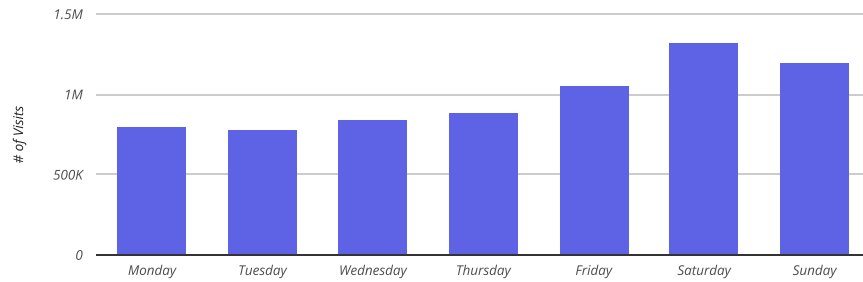

Lincoln Road

Lincoln Rd, Miami Beach, 33139, FL

Last 12 Months

Export

Visits Trend

Trend

Hourly Visits

Daily Visits

Length-of-Stay

Average Stay

101 Min