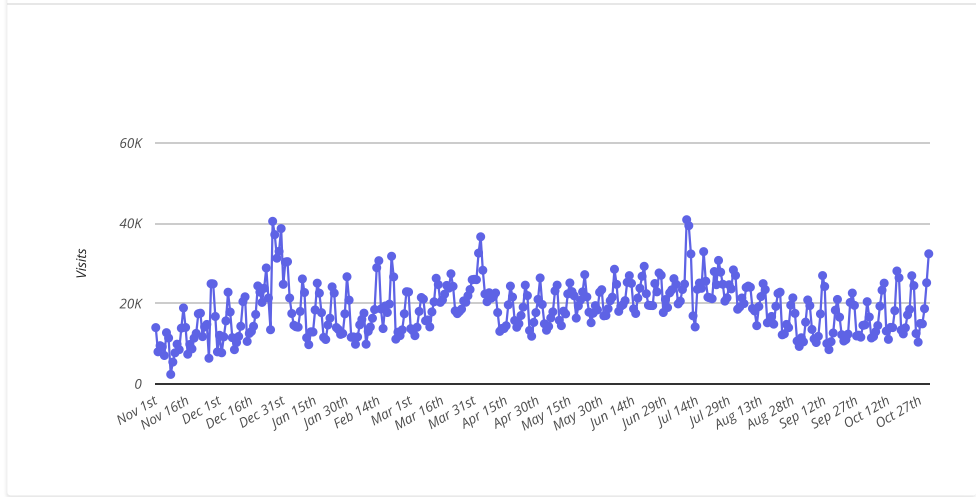

Lincoln Road

Lincoln Rd, Miami Beach, 33139, FL

Last 12 Months

Export

Visits Trend

Trend

Hourly Visits

Daily Visits

Length-of-Stay

Average Stay

101 Min