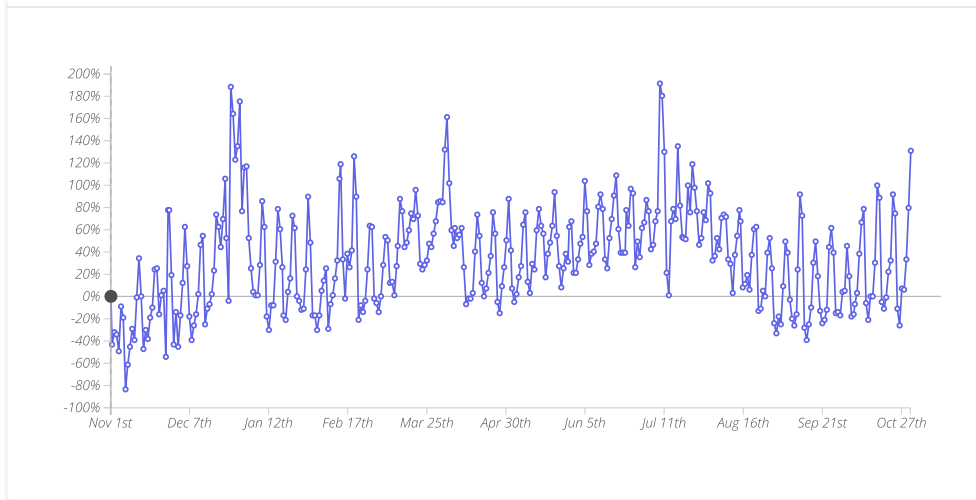

Lincoln Road

Lincoln Rd, Miami Beach, 33139, FL

Last 12 Months

Export

Visits Trend

Trend

Hourly Visits

Daily Visits

Length-of-Stay

Average Stay

101 Min