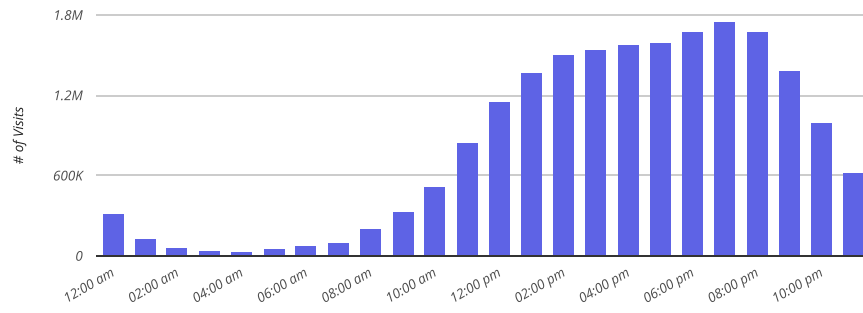

Lincoln Road

Lincoln Rd, Miami Beach, 33139, FL

Last 12 Months

Export

Visits Trend

Trend

Hourly Visits

Daily Visits

Length-of-Stay

Average Stay

101 Min