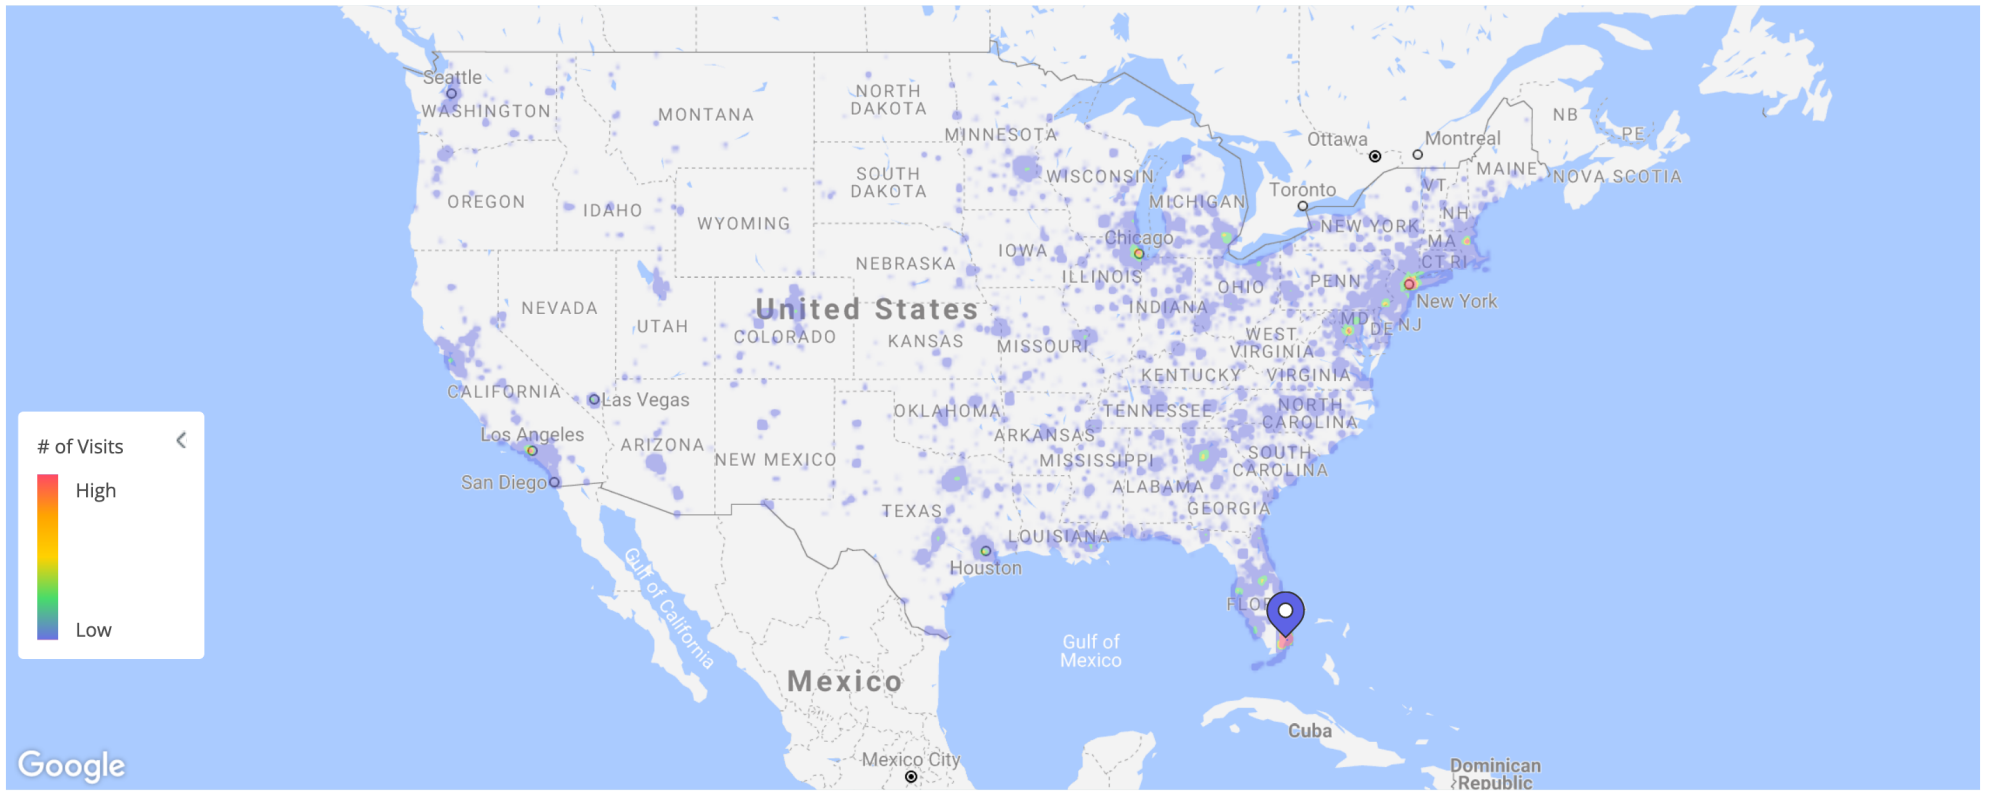

Trade Area

Nov 1st, 2020 - Oct 31st, 2021

Data provided by Placer Labs Inc. ([www.placer.ai](http://www.placer.ai))