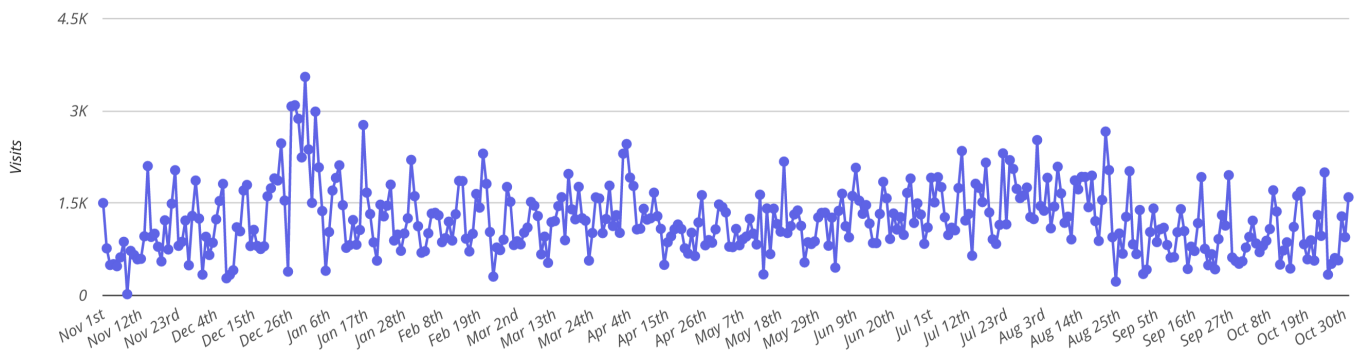

Nike Factory Store
1035 Lincoln Rd, Miami Beach, 33139, FL

Data provided by Placer Labs Inc. (www.placer.ai)

Metrics

Visits	446.9K	Visit frequency	1.48
Visits / sq ft	31.73	Avg. Dwell Time	54 min
Visitors	302K	Panel Visits	7.8K

MoE: false | Nov 1st, 2020 - Oct 31st, 2021
Data provided by Placer Labs Inc. (www.placer.ai)

Visits Trend

● Nike Factory Store / Lincoln Rd

Data provided by Placer Labs Inc. (www.placer.ai)

Trade Area

Nov 1st, 2020 - Oct 31st, 2021