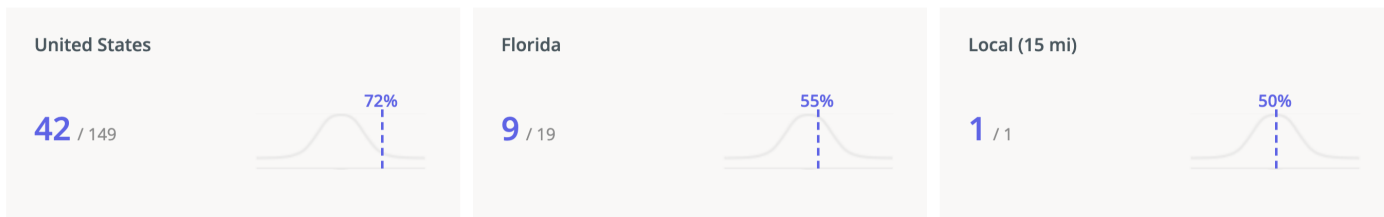

Trade Area

Nov 1st, 2020 - Oct 31st, 2021

Data provided by Placer Labs Inc. (www.placer.ai)

Ranking Overview - Chain

● Nike Factory Store / Lincoln Rd

Data provided by Placer Labs Inc. (www.placer.ai)

Favorite Places

Nike Factory Store / Lincoln Rd			
	Place	Distance	Visitors
1	Miami International Airport NW 42nd Ave	8.84 mi	194.8K (64.5%)
2	Aventura Mall Biscayne Blvd	11.52 mi	108.4K (35.9%)
3	Brickell City Centre S Miami Ave.	3.72 mi	95.6K (31.6%)
4	Fort Lauderdale-Hollywood International Airport Terminal Dr	19.43 mi	92.9K (30.8%)
5	Miami Design District NE 1st Ave	3.69 mi	90.4K (29.9%)

Data provided by Placer Labs Inc. (www.placer.ai)