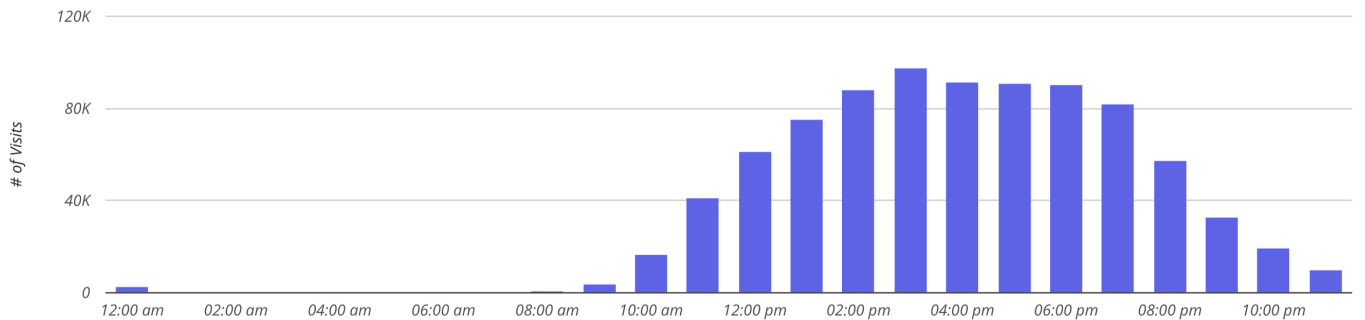

Hourly Visits

● Nike Factory Store / Lincoln Rd

Data provided by Placer Labs Inc. (www.placer.ai)