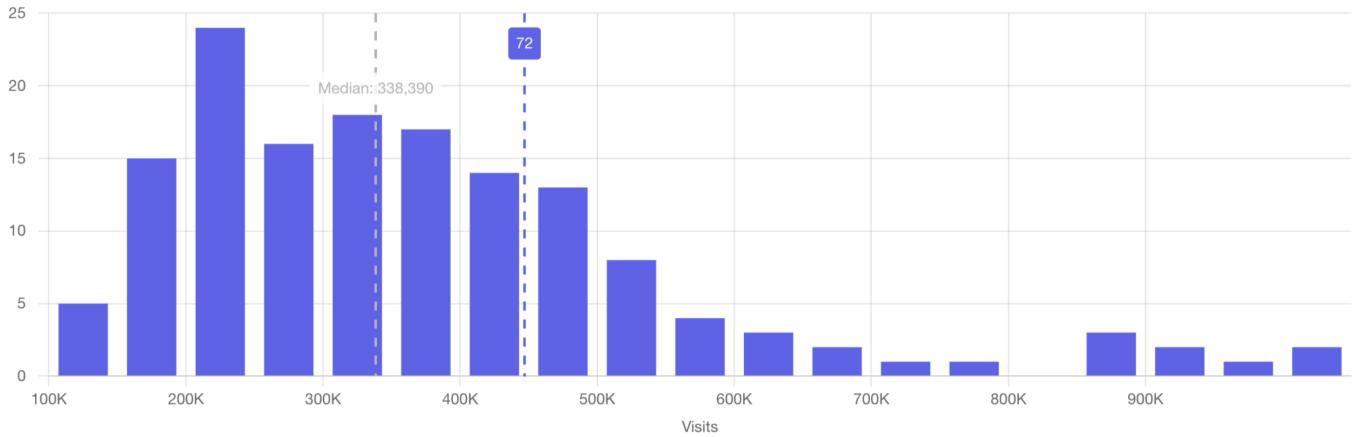

Nike Factory Store / Lincoln Rd

Average Stay

Data provided by Placer Labs Inc. (www.placer.ai)

Percentile Rank - Chain: Nike Factory Store

Nike Factory Store / Lincoln Rd

Data provided by Placer Labs Inc. (www.placer.ai)