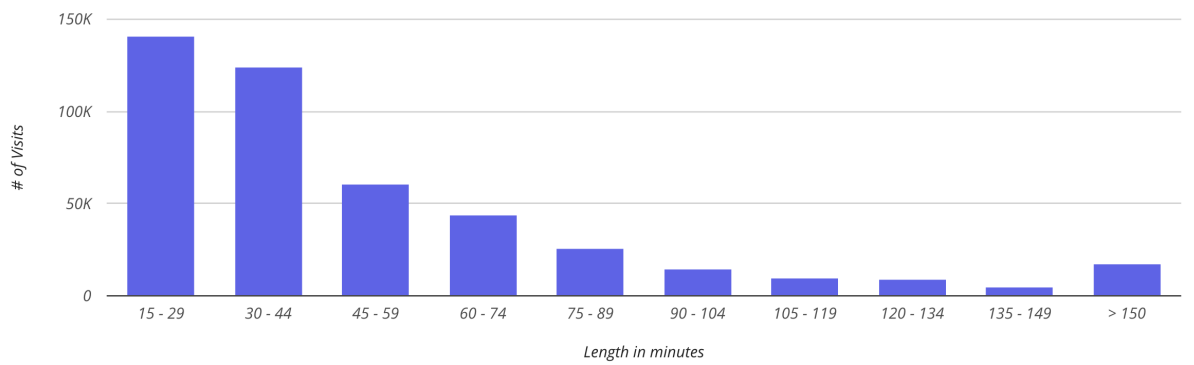

Length-Of-Stay

Nike Factory Store / Lincoln Rd

Average Stay

Data provided by Placer Labs Inc. (www.placer.ai)