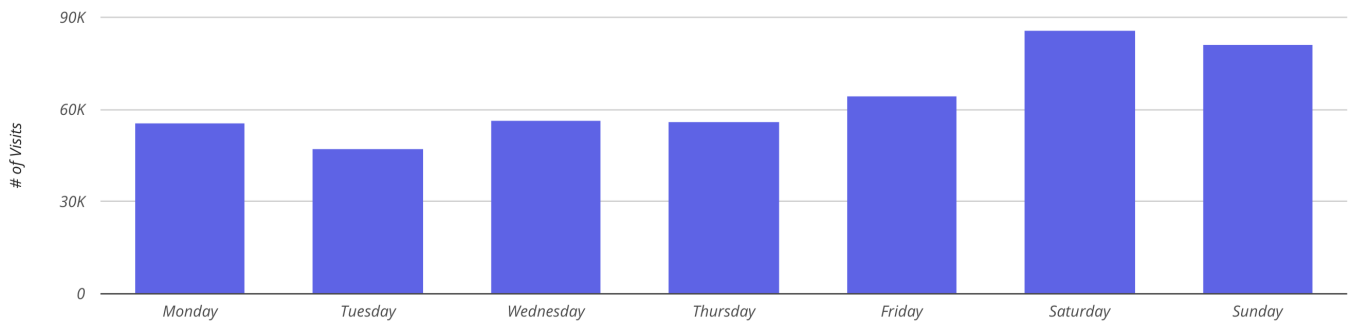

Hourly Visits

● Nike Factory Store / Lincoln Rd

Data provided by Placer Labs Inc. (www.placer.ai)

Daily Visits

Nike Factory Store / Lincoln Rd

Data provided by Placer Labs Inc. (www.placer.ai)

Length-Of-Stay